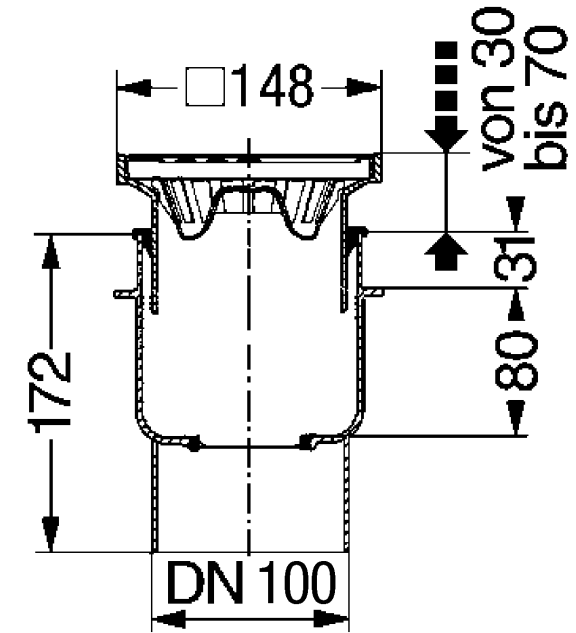

KESSEL SYSTEM100 "PRACTICUS"

- EDT-KESSEL Drain body with Vertical outlet, with Grey ABS grid
- Ø 75 - ART# 46 271.40
- Ø 110 - ART# 46 211.40

■ *Practicus* with connection flange in PP, without odour trap.
Drainage capacity in 2 l/sec

With upper section in ABS
slotted cover 138 × 138 mm in ABS,
Grey, class K 3 (300Kg).

*RECOMMENDED

SELLING PRICE

Excl. VAT

Outlet / DN	Item Code Horizontal	Item Code Vertical	
Ø 75	ART# 46 171.40	ART# 46 271.40	R 496.43
Ø 110	ART# 46 111.40	ART# 46 211.40	R 567.95