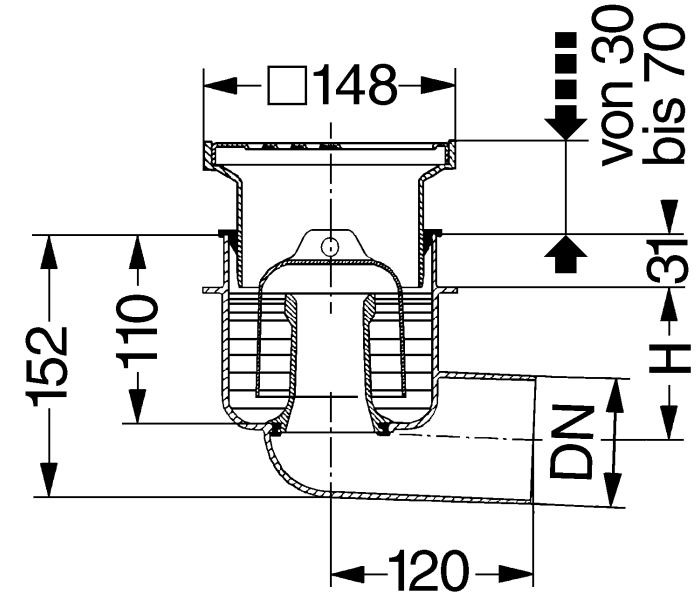

KESSEL SYSTEM100 "PRACTICUS"

- EDT-KESSEL Drain body with horizontal outlet, Stainless steel grid
- Ø 75 - ART# 46 170.15
- Ø 110 - ART# 46 110.15

■ *Practicus* with connection flange in PP, with odour trap.
Drainage capacity in 1.8 l/sec

Sealing water height 75 mm

Upper section in ABS Slotted cover
138 × 138 mm in stainless steel AISI
304, class K 3 (300Kg).

*RECOMMENDED

SELLING PRICE

Excl. VAT

Outlet / DN	Item Code	Item Code	
	Horizontal Outlet	Vertical Outlet	
Ø 75	ART# 46 170.15	ART# 46 270.15	R 1.130,00
Ø 110	ART# 46 110.15	ART# 46 210.15	R 1.199,00