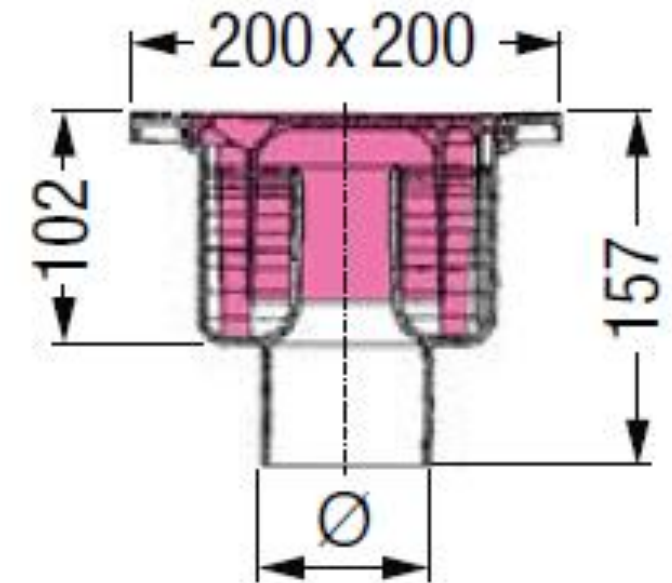

■ Sealing water height 75 mm  
Cover:  
Round slotted cover Ø 140 mm,  
screwed, can be driven over by  
vehicles of up to 1 ton (1,000Kg).

		*RECOMMENDED
		SELLING PRICE
		Excl. VAT
Outlet / DN	Item Code	
Ø 75	ART# 37 284	R 985.07
Ø 110	ART# 37 287	R 1.132,52