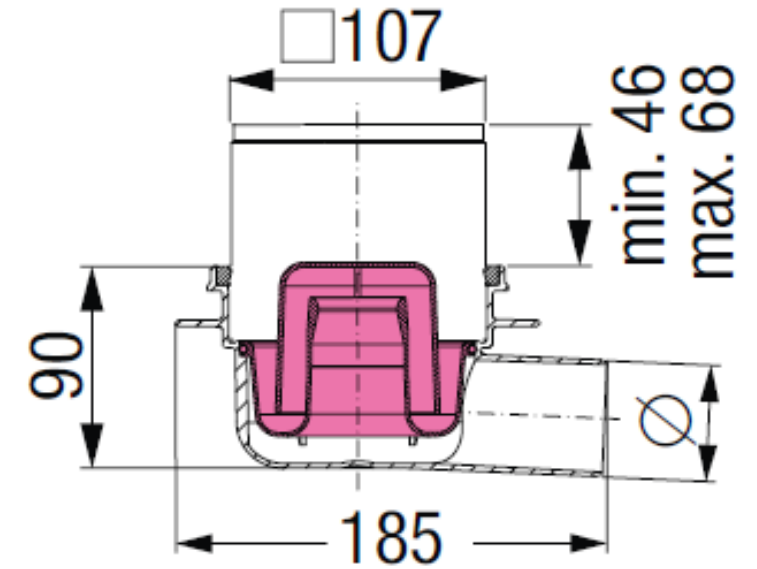

KESSEL SYSTEM100 "CLASSIC"

EDT-KESSEL Bathroom drain *Classic*
Lateral outlet, With slotted cover
Outer diameter Ø (mm): Ø 50

Horizontal Outlet

Ø 50 - ART# 40 150.20

Ø 75 - ART# 40 170.20

Vertical Outlet

Ø 50 - ART# 40 250.20

Ø 75 - ART# 40 270.20

Made in ABS, With removable odour trap, sealing water height 50 mm, with fixed lip seal. Drainage capacity 0.8 l/sec flow rate. Installation area 220 × 180 mm, with upper section in ABS

Cover:

slotted cover 100× 100 mm made steel AISI 304, class K 3 (300Kg).

*RECOMMENDED

SELLING PRICE

Excl. VAT

Outlet / DN	Item Code Horizontal	Item Code Vertical	
Ø 50	ART# 40 150.20	ART# 40 250.20	R 797.94
Ø 75	ART# 40 170.20	ART# 40 270.20	R 778.36