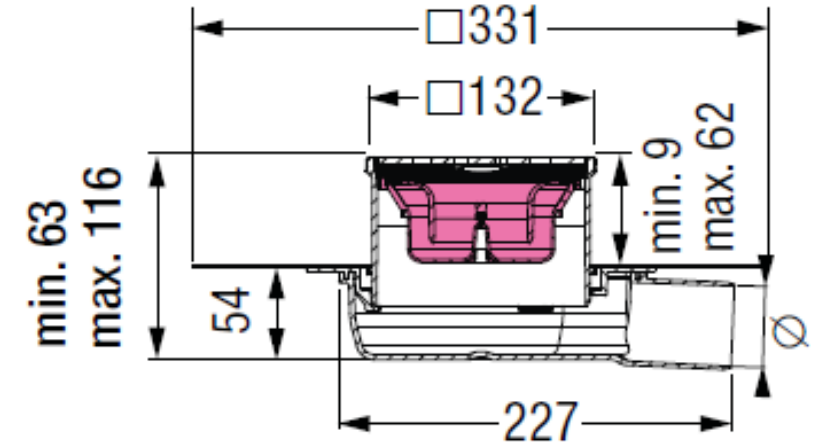

KESSEL SYSTEM125 "ULTRAFLAT"

EDT-KESSEL Bathroom
drain *UltraFlat54* Lateral outlet, With
slotted cover
Outer diameter Ø (mm): Ø 50

Ø 50 - ART# 44 750.20

Made in ABS, With removable odour
trap, sealing water height 22 mm,
with fixed lip seal.
Drainage capacity 0.8 l/sec flow rate.
Installation area 350 × 350 mm
With upper section in ABS
Cover:
slotted cover 120× 120 mm made of
stainless steel AISI 304, class K 3
(300Kg)

*RECOMMENDED

SELLING PRICE

Excl. VAT

Outlet / DN	Item Code	
Ø 50	ART# 44 750.20	R 1.903,04