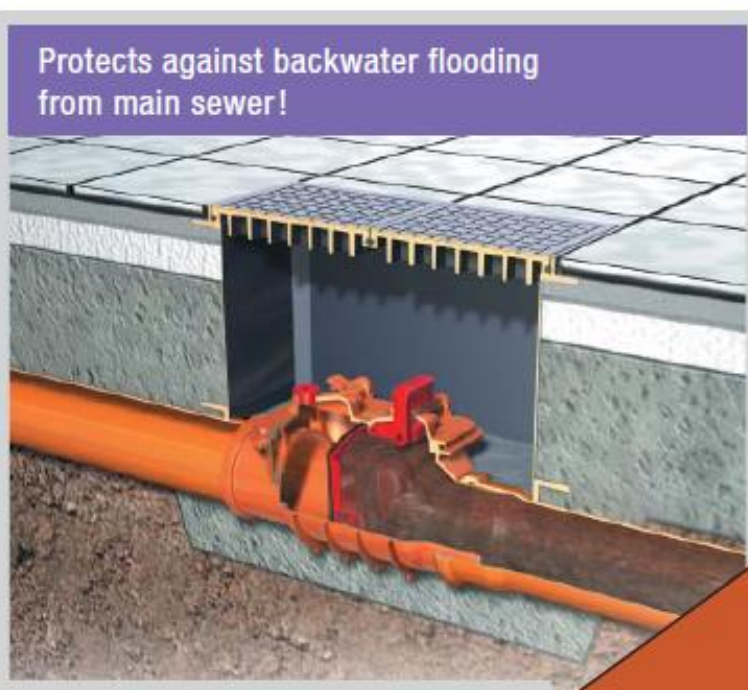

## SEWER NON-RETURN VALVE

- EDT-KESSEL Double flap backwater valve *Staufix Basic*

- Ø 110 - ART# 73 100

- Made of polymer

Self-closing flap, can be locked by hand as an emergency closure.

Inlet/outlet for connection to PVC pipe, according to EN 1566-1.