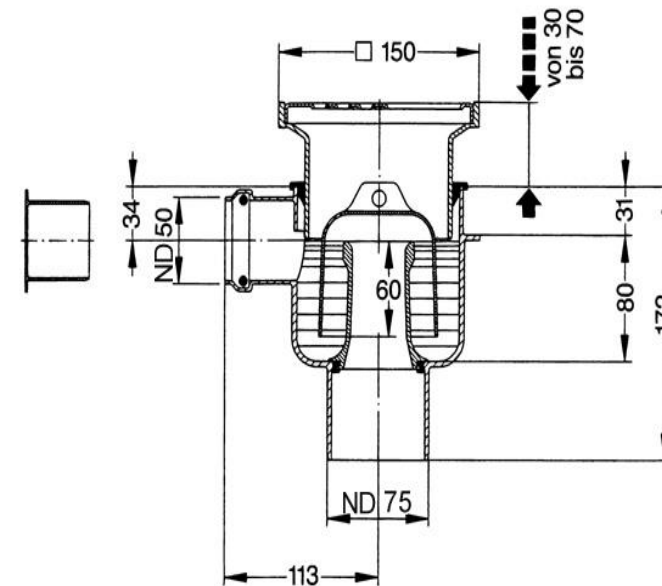

# KESSEL SYSTEM100 "PRACTICUS"

■ EDT-KESSEL Drain body Vertical outlet  
Ø 75 / Ø 110 , with Ø 50 side inlet,  
Stainless steel grid

■ **Vertical Outlet:**

■ Ø 75 - ART# 41 110.11

■ Ø 110 - ART# 41 130.11

■ ART# 41 130.11 comes with 75/110mm  
Push-Fit Extender

■ *Practicus* with connection flange  
in PP, with odour trap. Drainage capacity  
in 1.8 l/sec.

■ Sealing water height 75 mm

Upper section in ABS Slotted cover 138  
× 138 mm in stainless steel AISI 304,  
class K 3 (300Kg), screwed.