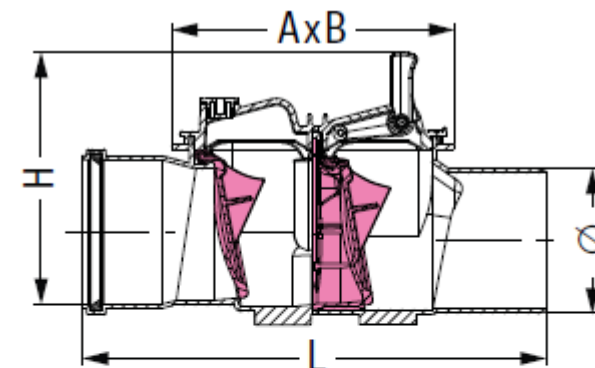

## SEWER NON-RETURN VALVE

- EDT-KESSEL Double flap backwater valve *Staufix Basic*

- Ø 110 - ART# 73 100

- Made of polymer

Self-closing flap, can be locked by hand as an emergency closure.

Inlet/outlet for connection to PVC pipe, according to EN 1566-1.

Outer diameter Ø (mm)	L × H in mm	A × B in mm
Ø 110	355 × 180 + 25	205 × 155

**\*RECOMMENDED**

**SELLING PRICE**

Excl. VAT

**Item Code**

ART# 73 100

R 1.967,87