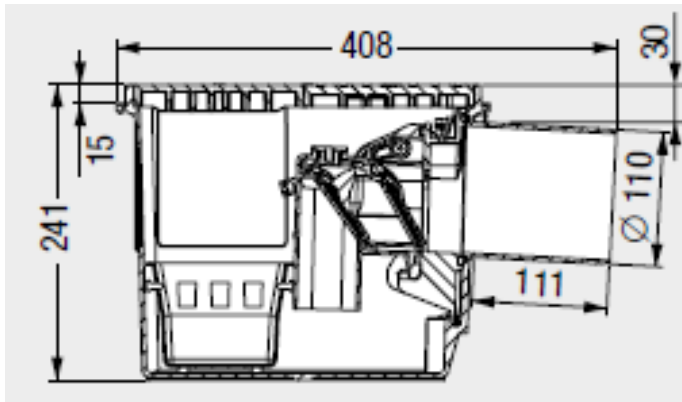

KESSEL "UNIVA" GULLY, FLOOR & YARD DRAIN

- EDT - KESSEL "UNIVA" drain with twin flap backwater valve

- **Horizontal Outlet:**

- Ø 110 - ART# 27 300

- 3 x 50/75mm INLETS POSSIBLE

- Made in ABS, With lateral outlet 2.5°, with removeable twin flap backwater valve and emergency closure which can be locked by hand, odour trap and sludge trap and integrated, height adjustable upper section. Drainage capacity 1.8 l/sec flow rate.

- ■

- **Cover:**

- Slotted cover made in polymer, black, class K 3 (300Kg)

*RECOMMENDED

SELLING PRICE

Excl. VAT

Item Code

ART# 27 300

R 2.006,68