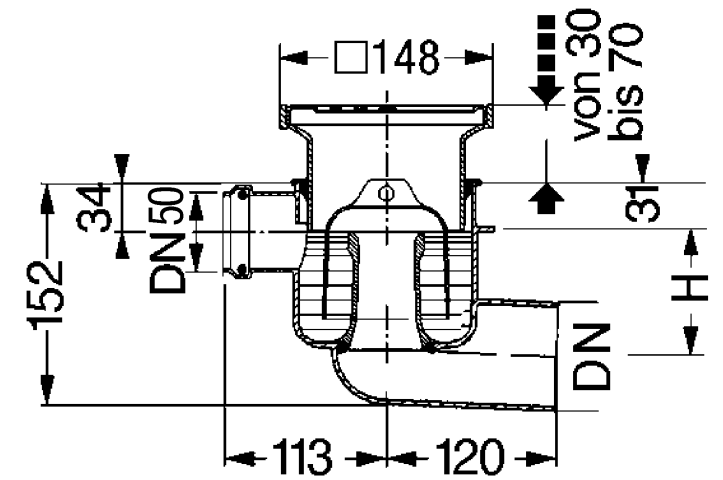

Ø 50 - ART# 40 250.20

Ø 75 - ART# 40 270.20

Made in ABS, With removable odour trap, sealing water height 50 mm, with fixed lip seal. Drainage capacity 0.8 l/sec flow rate. Installation area 220 × 180 mm, with upper section in ABS

Sealing water height 75 mm

Upper section in ABS Slotted cover  
138 × 138 mm in stainless steel AISI  
304, class K 3 (300Kg).

**\*RECOMMENDED**

**SELLING PRICE**

Excl. VAT

Outlet / DN	Item Code	Item Code	
	Horizontal Outlet	Vertical Outlet	
Ø 75	ART# 46 170.15	ART# 46 270.15	R 1.130,00
Ø 110	ART# 46 110.15	ART# 46 210.15	R 1.199,00

# KESSEL SYSTEM100 "PRACTICUS"

- EDT-KESSEL Drain body with horizontal outlet, with Ø 50 side inlet, Stainless steel grid

- Ø 75 - ART# 46 570.15

- Ø 110 - ART# 46 510.15

- Practicus* with connection flange in PP, with odour trap. Drainage capacity in 1.8 l/sec

Sealing water height 75 mm

Upper section in ABS Slotted cover 138 × 138 mm in stainless steel AISI 304, class K 3 (300kg).

**\*RECOMMENDED**

**SELLING PRICE**

Excl. VAT

Outlet / DN	Item Code	
Ø 75	ART# 46 570.15	R 1.236,14
Ø 110	ART# 46 510.15	R 1.247,44