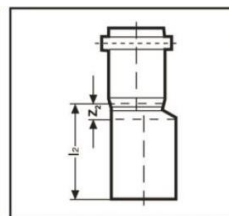

KESSEL SYSTEM100 "PRACTICUS"

■ EDT-KESSEL Drain body Vertical outlet
Ø 75 / Ø 110 , with Ø 50 side inlet,
Stainless steel grid

■ **Vertical Outlet:**

■ Ø 75 - ART# 41 110.11

■ Ø 110 - ART# 41 130.11

■ ART# 41 130.11 comes with 75/110mm
Push-Fit Extender

■ *Practicus* with connection flange
in PP, with odour trap. Drainage capacity
in 1.8 l/sec.

■ Sealing water height 75 mm

Upper section in ABS Slotted cover 138
× 138 mm in stainless steel AISI 304,
class K 3 (300Kg), screwed.

75 / 110mm Extender

*RECOMMENDED
SELLING PRICE
Excl. VAT

Outlet / DN	Item Code	
Ø 75	ART# 41 110.11	R 1.124,25
Ø 110	ART# 41 130.11	R 1.454,74